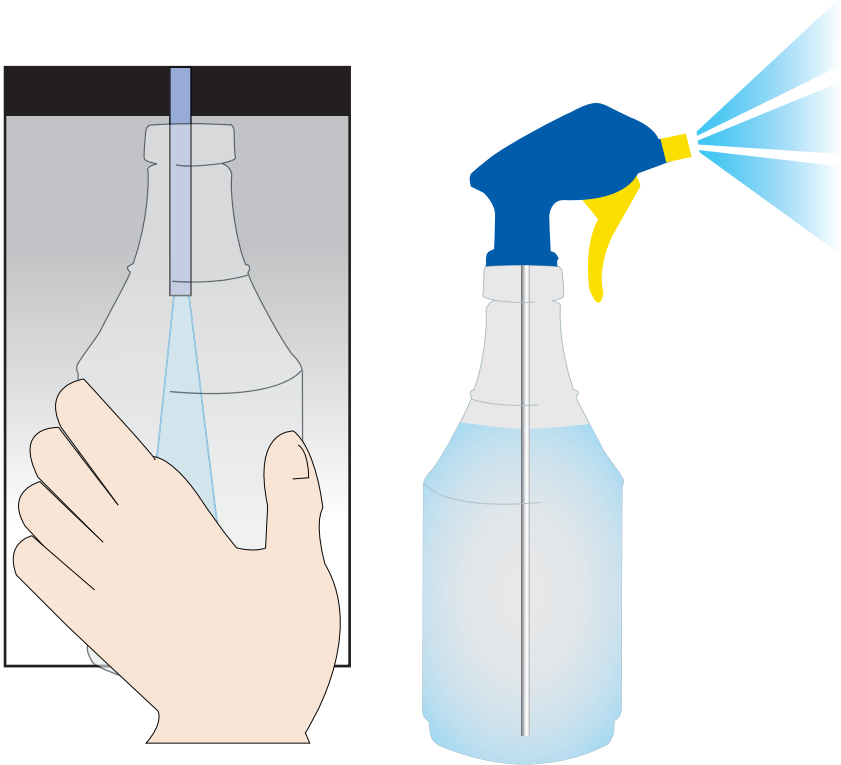

Cleaning Equipment,
Paper Products & Supplies
1-800-263-2540

Toronto • Niagara Falls • Cambridge

*Bringing value, innovation
and experience to cleaning™*

Operation Instructions

**Dilute with water
into a trigger sprayer or mop bucket.**

For Spray Bottle Filling

Place spray bottle under the nozzle and push up.

Fill spray bottle. Use solution until finished.

For Bucket Filling

Hold hose over bucket and depress button to fill.

Fill bucket. Use solution until finished. Dump remaining water at the end of the shift, or when water is overly soiled.