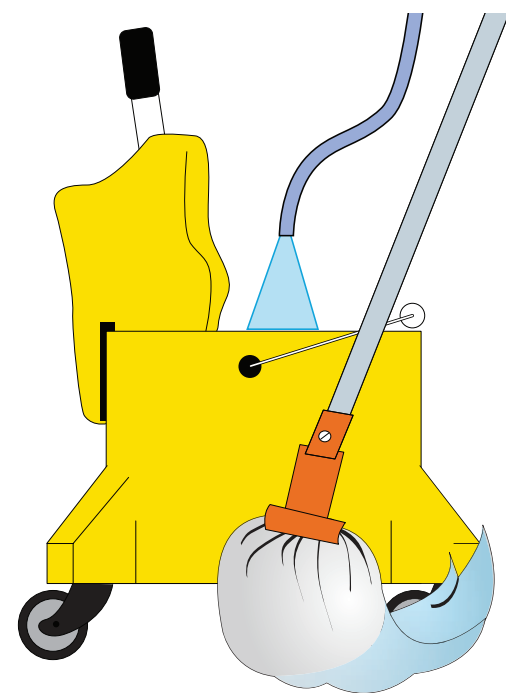

For Spray Bottle Filling

Place spray bottle under the nozzle and push up.

Fill spray bottle. Use solution until finished.

For Bucket Filling

Hold hose over bucket and depress button to fill.

Fill bucket. Use solution until finished. Dump remaining water at the end of the shift, or when water is overly soiled.

**Always shut off water
to dispenser after use**